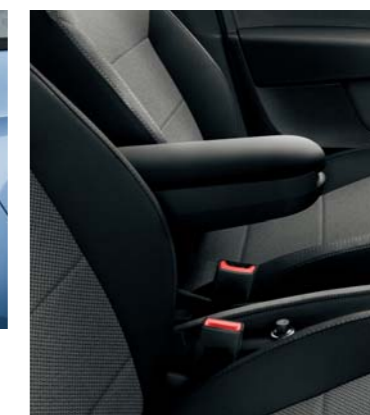

Ice scraper
(5JA 096 010)

Armrest
(5JA 061 123)

Rear mud flaps
(5JA 071 101)

CITY CRASH
TESTED
TECHNOLOGY

Transport

Surely you have many plans with your family where to go, what to see and how to enjoy leisure time. Whether you go on a sports trip, discovery holiday or just a weekend at the cottage, even the large luggage compartment may not be sufficient. ŠKODA Genuine Accessories offer a simple solution in the form of products enabling you to transport sports equipment and other luggage outside the car's interior.