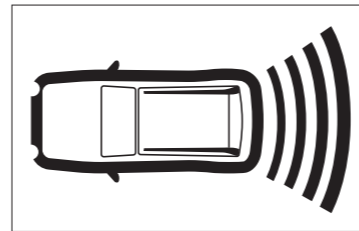

Central locking remote control (BKA 600 003A)

Spare bulb set for reflector headlamps (BDB 630 001); for projector headlamps (BDB 630 002)

Tow rope (GAA 500 001)

Rear parking sensors for monitoring distance of vehicle from potential obstacles (BEA 630 001)