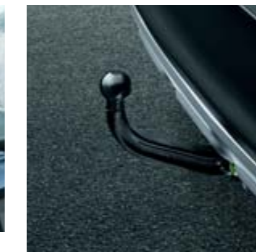

Detachable tow bar
(EEA 630 001A)
Electrics with 13-pole socket
for cars without serial preparation
for the tow bar (EEA 630 001E4);
for cars with serial preparation
for the tow bar (EEA 630 002E4)
Adapter with 7-pole socket for
trailer connection (EAZ 000 001A)